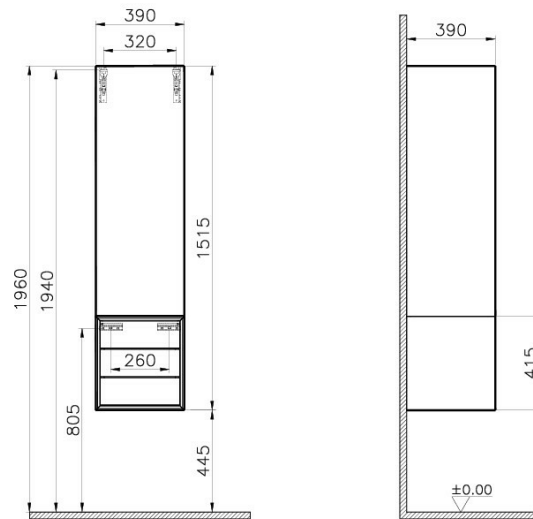

Name	Frame Tall Unit
Colour	Matt Taupe/Mocha Oak
Designer	Vitra Design Team
Soft close	Soft Close
Door Hinge Position	Left
Guarantee	2 Years
Full opening	Full Opening
Cabinet Type	Drawers
Width	40 cm
Depth	39 cm

Product Code: 61259

### Description

40 cm, Matt Black/Patterned Black Oak

VitrA reserves the right to make changes in products and technical details without prior notice.

All drawings contain the necessary measurements which are subject to standard tolerances. For exact measurements, in particular for customized installation scenarios, it can only be taken from the finished ceramic product.