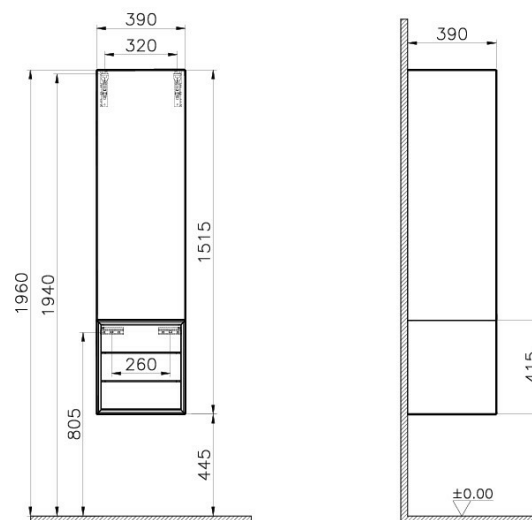

Name	Frame Tall Unit
Colour	Matt White/Dore Oak
Designer	Vitra Design Team
Assembly	Wall-Hung
Soft close	Soft Close
Segments	Mid-senior
Door Hinge Position	Left
Handle	Yes
Guarantee	2 Years
Lighting	No
Finish-Body	Lacquer
Finish-Front	Thermoform
Full opening	Full Opening
Cabinet Type	Drawers
Width	40 cm
Depth	39 cm

Product Code: 61258

### Description

40 cm, Matt Black/Dore Oak

VitrA reserves the right to make changes in products and technical details without prior notice.

All drawings contain the necessary measurements which are subject to standard tolerances. For exact measurements, in particular for customized installation scenarios, it can only be taken from the finished ceramic product.