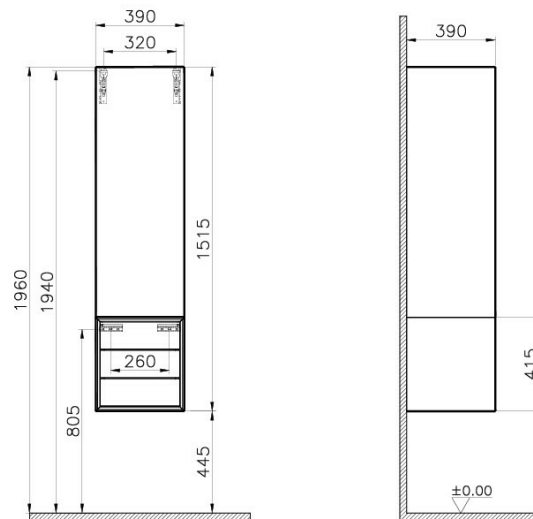

Name	Frame Tall Unit
Colour	Matt White/Dore Oak
Designer	Vitra Design Team
Assembly	Wall-Hung
Soft close	Soft Close
Segments	Mid-senior
Door Hinge Position	Left
Handle	Yes
Guarantee	2 Years
Lighting	No
Finish-Body	Lacquer
Finish-Front	Thermoform
Full opening	Full Opening
Cabinet Type	Drawers
Width	40 cm
Depth	39 cm

Product Code: 61257

Description

40 cm, Matt White/Dore Oak

VitraA reserves the right to make changes in products and technical details without prior notice.

All drawings contain the necessary measurements which are subject to standard tolerances. For exact measurements, in particular for customized installation scenarios, it can only be taken from the finished ceramic product.