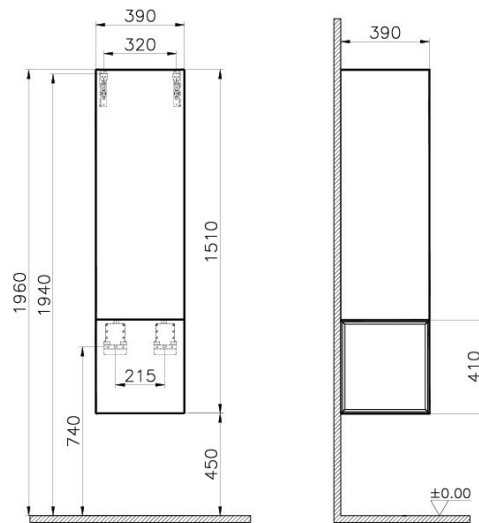

Name	Frame Tall Unit
Colour	Matt Taupe/Mocha Oak
Designer	Vitra Design Team
Soft close	Soft Close
Door Hinge Position	Right
Guarantee	2 Years
Cabinet Type	Open Box
Width	40 cm
Depth	39 cm

Product Code: 61256

### Description

40 cm, Matt Taupe/Mocha Oak

VitrA reserves the right to make changes in products and technical details without prior notice.

All drawings contain the necessary measurements which are subject to standard tolerances. For exact measurements, in particular for customized installation scenarios, it can only be taken from the finished ceramic product.