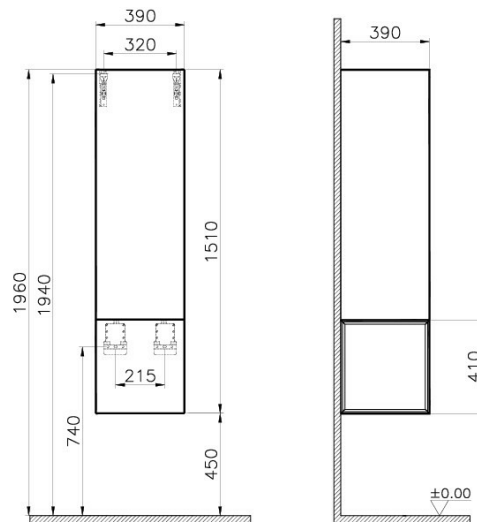

| Name | Frame Tall Unit |
|---------------------|---------------------|
| Colour | Matt White/Dore Oak |
| Designer | Vitra Design Team |
| Assembly | Wall-Hung |
| Soft close | Soft Close |
| Segments | Mid-senior |
| Door Hinge Position | Right |
| Handle | Yes |
| Guarantee | 2 Years |
| Lighting | No |
| Finish-Body | Lacquer |
| Finish-Front | Thermoform |
| Cabinet Type | Open Box |
| Width | 40 cm |
| Depth | 39 cm |

Product Code: 61255

Description

40 cm, Matt Taupe/Mocha Oak

VitrA reserves the right to make changes in products and technical details without prior notice.

All drawings contain the necessary measurements which are subject to standard tolerances. For exact measurements, in particular for customized installation scenarios, it can only be taken from the finished ceramic product.