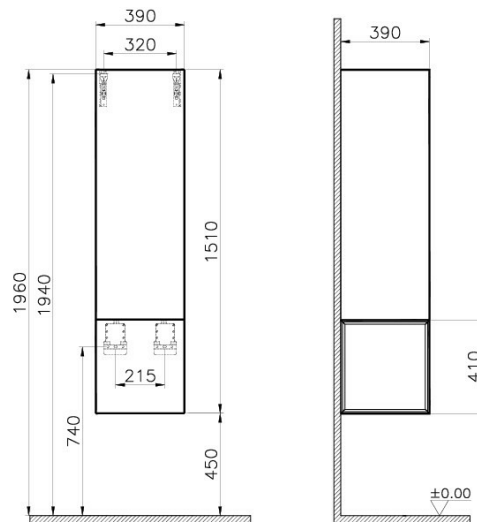

Name	Frame Tall Unit
Colour	Matt White/Dore Oak
Designer	Vitra Design Team
Assembly	Wall-Hung
Soft close	Soft Close
Segments	Mid-senior
Door Hinge Position	Right
Handle	Yes
Guarantee	2 Years
Lighting	No
Finish-Body	Lacquer
Finish-Front	Thermoform
Cabinet Type	Open Box
Width	40 cm
Depth	39 cm

Product Code: 61254

Description

40 cm, Matt Black/Patterned Black Oak

VitrA reserves the right to make changes in products and technical details without prior notice.

All drawings contain the necessary measurements which are subject to standard tolerances. For exact measurements, in particular for customized installation scenarios, it can only be taken from the finished ceramic product.