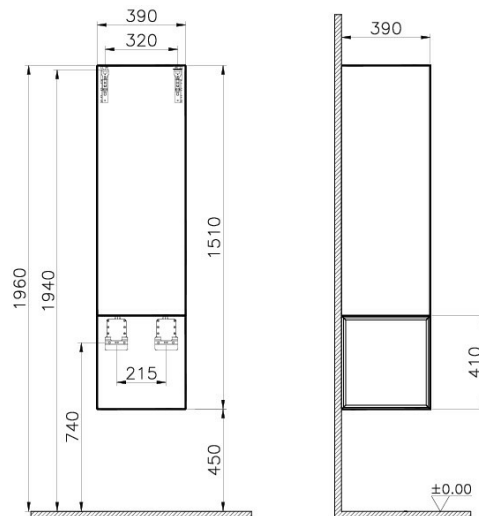

Name	Frame Tall Unit
Colour	Matt Taupe/Mocha Oak
Designer	Vitra Design Team
Soft close	Soft Close
Door Hinge Position	Left
Guarantee	2 Years
Cabinet Type	Open Box
Width	40 cm
Depth	39 cm

Product Code: 61253

Description

40 cm, Matt Black/Patterned Black Oak

VitrA reserves the right to make changes in products and technical details without prior notice.

All drawings contain the necessary measurements which are subject to standard tolerances. For exact measurements, in particular for customized installation scenarios, it can only be taken from the finished ceramic product.