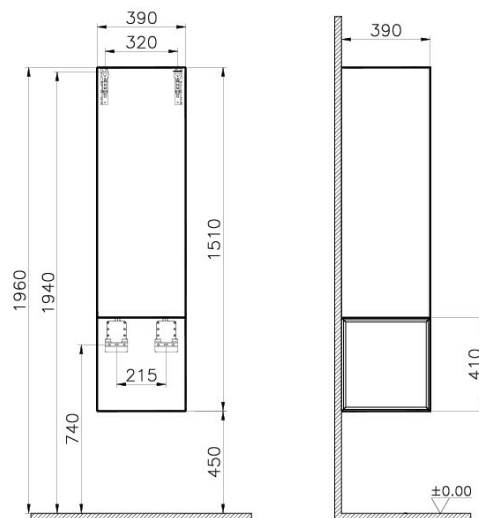

Name	Frame Tall Unit
Colour	Matt White/Dore Oak
Designer	Vitra Design Team
Assembly	Wall-Hung
Soft close	Soft Close
Segments	Mid-senior
Door Hinge Position	Left
Handle	Yes
Guarantee	2 Years
Lighting	No
Finish-Body	Lacquer
Finish-Front	Thermoform
Cabinet Type	Open Box
Width	40 cm
Depth	39 cm

Product Code: 61252

Description

40 cm, Matt Black/Dore Oak

VitrA reserves the right to make changes in products and technical details without prior notice.

All drawings contain the necessary measurements which are subject to standard tolerances. For exact measurements, in particular for customized installation scenarios, it can only be taken from the finished ceramic product.