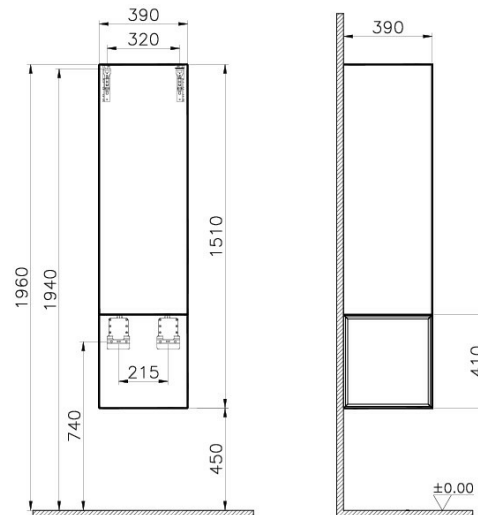

Name	Frame Tall Unit
Colour	Matt White/Dore Oak
Designer	Vitra Design Team
Assembly	Wall-Hung
Soft close	Soft Close
Segments	Mid-senior
Door Hinge Position	Left
Handle	Yes
Guarantee	2 Years
Lighting	No
Finish-Body	Lacquer
Finish-Front	Thermoform
Cabinet Type	Open Box
Width	40 cm
Depth	39 cm

Product Code: 61251

Description

40 cm, Matt White/Dore Oak

VitrA reserves the right to make changes in products and technical details without prior notice.

All drawings contain the necessary measurements which are subject to standard tolerances. For exact measurements, in particular for customized installation scenarios, it can only be taken from the finished ceramic product.