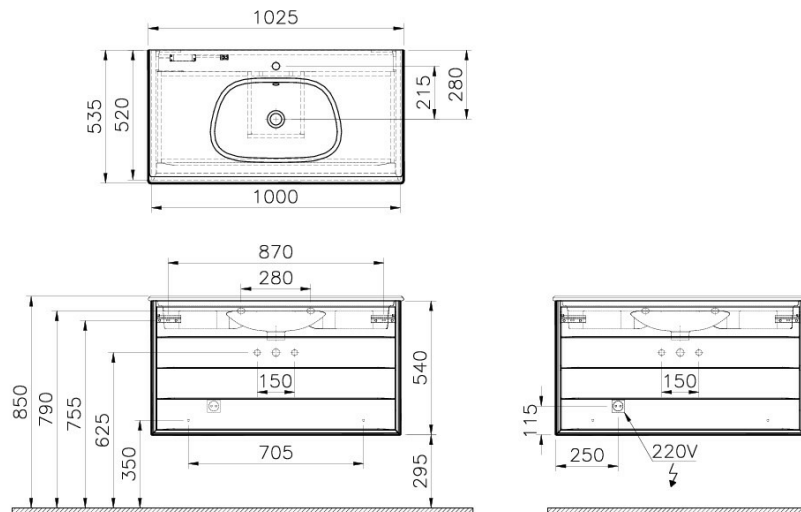

<b>Name</b>	Frame Washbasin Unit
<b>Colour</b>	Matt Taupe/Mocha Oak
<b>Designer</b>	Vitra Design Team
<b>Tap Hole Options</b>	1 Tap Hole
<b>Soft close</b>	Soft Close
<b>Washbasin Type</b>	Ceramic Washbasin
<b>Guarantee</b>	2 Years
<b>Lighting</b>	Yes
<b>Drawer Option</b>	2
<b>Washbasin colour</b>	Matt Taupe
<b>Width</b>	100 cm
<b>Depth</b>	54 cm

Product Code: 61235

### Description

100 cm, Matt Taupe/Mocha Oak

VitrA reserves the right to make changes in products and technical details without prior notice.

All drawings contain the necessary measurements which are subject to standard tolerances. For exact measurements, in particular for customized installation scenarios, it can only be taken from the finished ceramic product.