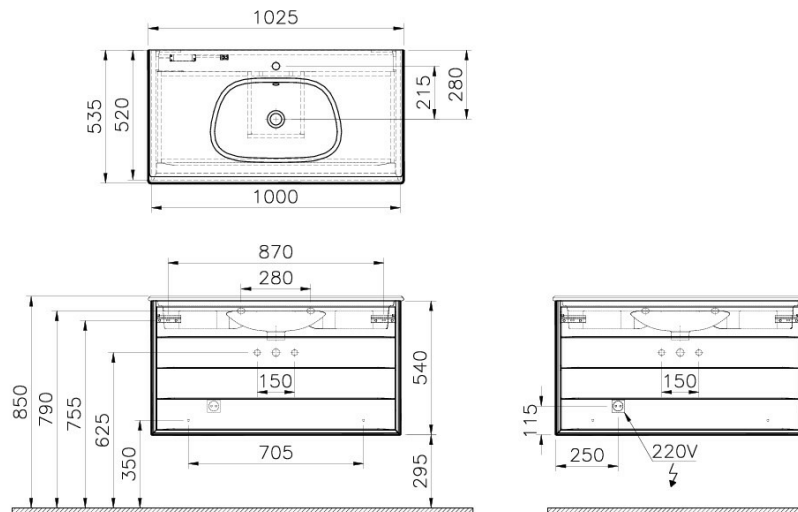

Name	Frame Washbasin Unit
Colour	Matt Taupe/Mocha Oak
Designer	Vitra Design Team
Tap Hole Options	1 Tap Hole
Soft close	Soft Close
Washbasin Type	Ceramic Washbasin
Guarantee	2 Years
Lighting	Yes
Drawer Option	2
Washbasin colour	White
Width	100 cm
Depth	54 cm

Product Code: 61234

Description

100 cm, Matt Taupe/Mocha Oak

VitrA reserves the right to make changes in products and technical details without prior notice.

All drawings contain the necessary measurements which are subject to standard tolerances. For exact measurements, in particular for customized installation scenarios, it can only be taken from the finished ceramic product.