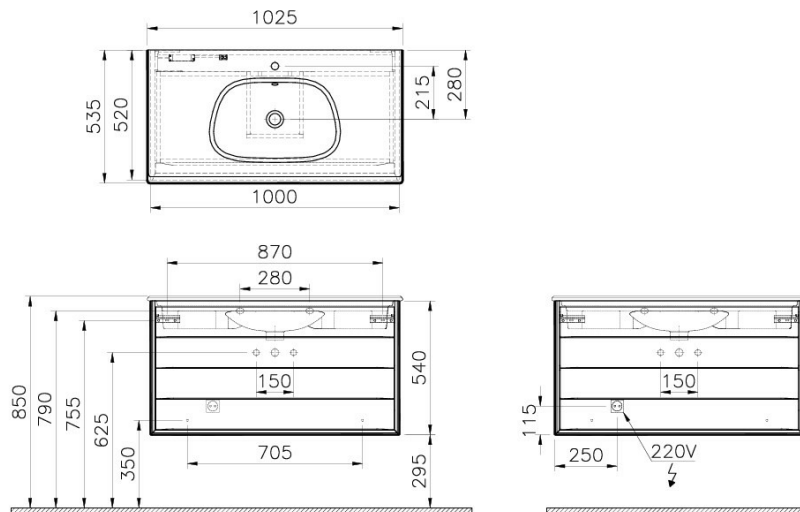

Name	Frame Washbasin Unit
Colour	Matt Black/Patterned Black Oak
Designer	Vitra Design Team
Tap Hole Options	1 Tap Hole
Soft close	Soft Close
Washbasin Type	Ceramic Washbasin
Guarantee	2 Years
Lighting	Yes
Drawer Option	2
Washbasin colour	White
Width	100 cm
Depth	54 cm

Product Code: 61233

Description

100 cm, Matt Black/Patterned Black Oak

VitrA reserves the right to make changes in products and technical details without prior notice.

All drawings contain the necessary measurements which are subject to standard tolerances. For exact measurements, in particular for customized installation scenarios, it can only be taken from the finished ceramic product.