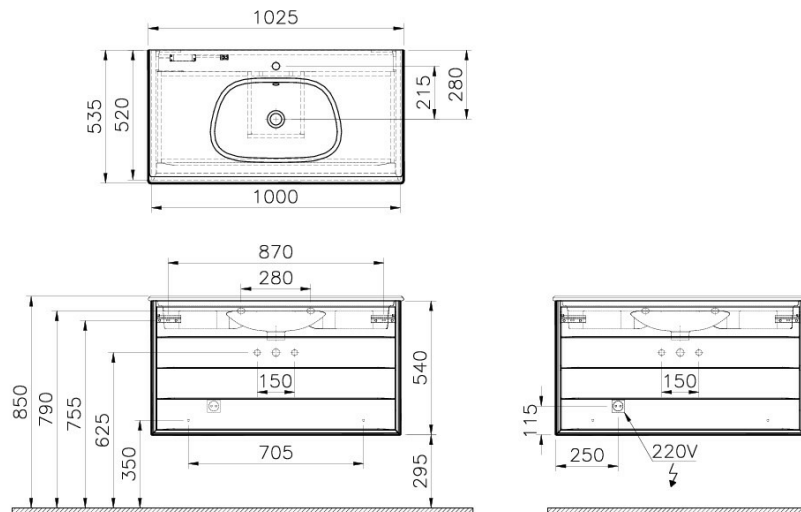

Name	Frame Washbasin Unit
Colour	Matt White/Dore Oak
Designer	Vitra Design Team
Tap Hole Options	1 Tap Hole
Soft close	Soft Close
Washbasin Type	Ceramic Washbasin
Guarantee	2 Years
Lighting	Yes
Drawer Option	2
Washbasin colour	White
Width	100 cm
Depth	54 cm

Product Code: 61232

Description

100 cm, Matt White/Dore Oak

VitrA reserves the right to make changes in products and technical details without prior notice.

All drawings contain the necessary measurements which are subject to standard tolerances. For exact measurements, in particular for customized installation scenarios, it can only be taken from the finished ceramic product.