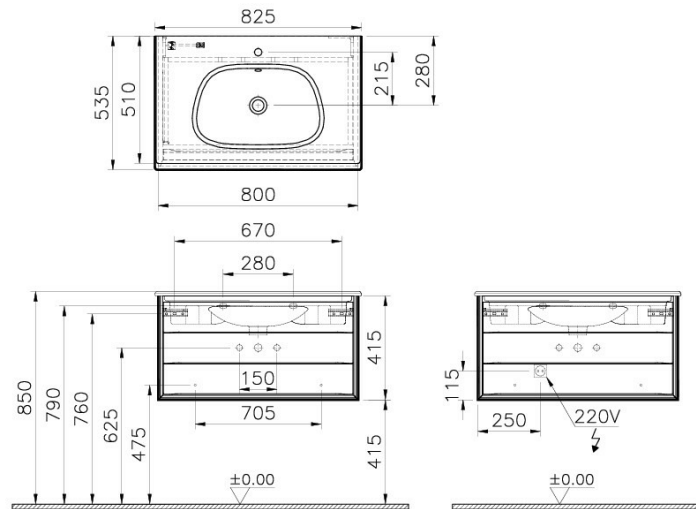

Name	Frame Washbasin Unit
Colour	Matt Taupe/Mocha Oak
Designer	Vitra Design Team
Tap Hole Options	1 Tap Hole
Soft close	Soft Close
Washbasin Type	Ceramic Washbasin
Guarantee	2 Years
Lighting	Yes
Drawer Option	2
Washbasin colour	Matt Taupe
Width	80 cm
Depth	54 cm

Product Code: 61231

Description

80 cm, Matt Taupe/Mocha Oak

VitrA reserves the right to make changes in products and technical details without prior notice.

All drawings contain the necessary measurements which are subject to standard tolerances. For exact measurements, in particular for customized installation scenarios, it can only be taken from the finished ceramic product.