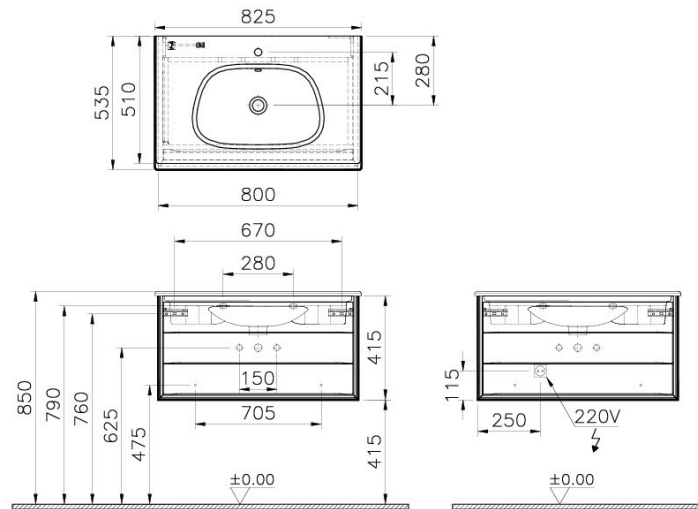

Name	Frame Washbasin Unit
Colour	Matt Taupe/Mocha Oak
Designer	Vitra Design Team
Tap Hole Options	1 Tap Hole
Soft close	Soft Close
Washbasin Type	Ceramic Washbasin
Guarantee	2 Years
Lighting	Yes
Drawer Option	2
Washbasin colour	White
Width	80 cm
Depth	54 cm

Product Code: 61230

Description

80 cm, Matt Taupe/Mocha Oak

VitrA reserves the right to make changes in products and technical details without prior notice.

All drawings contain the necessary measurements which are subject to standard tolerances. For exact measurements, in particular for customized installation scenarios, it can only be taken from the finished ceramic product.