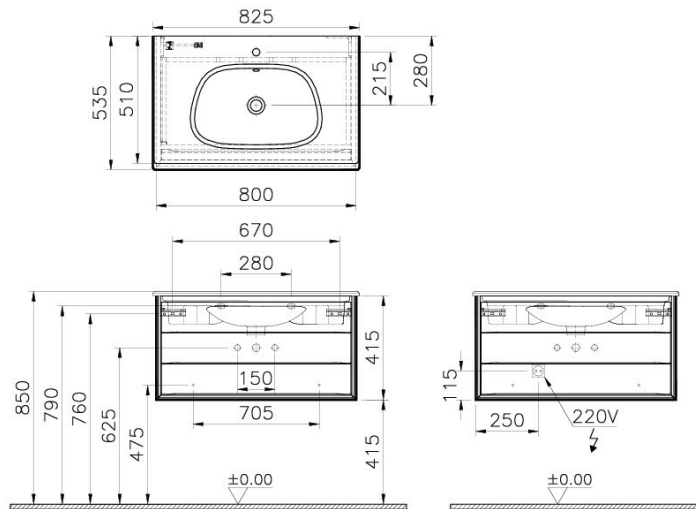

Name	Frame Washbasin Unit
Colour	Matt Black/Patterned Black Oak
Designer	Vitra Design Team
Tap Hole Options	1 Tap Hole
Soft close	Soft Close
Washbasin Type	Ceramic Washbasin
Guarantee	2 Years
Lighting	Yes
Drawer Option	2
Washbasin colour	White
Width	80 cm
Depth	54 cm

### Description

80 cm, Matt Black/Patterned Black Oak

VitrA reserves the right to make changes in products and technical details without prior notice.

All drawings contain the necessary measurements which are subject to standard tolerances. For exact measurements, in particular for customized installation scenarios, it can only be taken from the finished ceramic product.