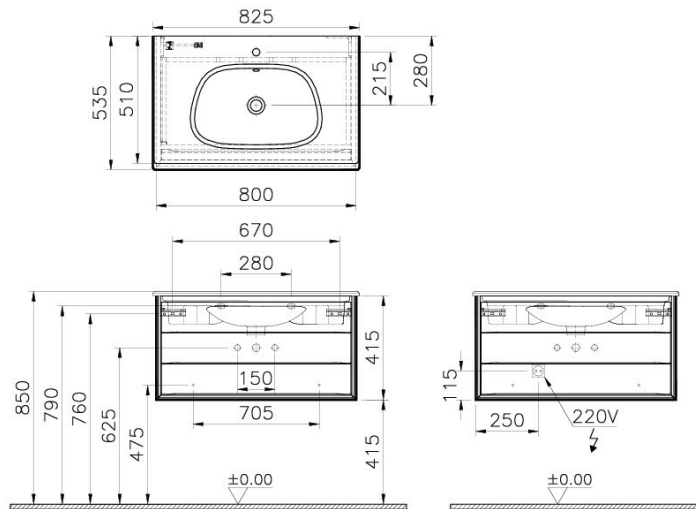

Name	Frame Washbasin Unit
Colour	Matt White/Dore Oak
Designer	Vitra Design Team
Tap Hole Options	1 Tap Hole
Soft close	Soft Close
Washbasin Type	Ceramic Washbasin
Guarantee	2 Years
Lighting	Yes
Drawer Option	2
Washbasin colour	White
Width	80 cm
Depth	54 cm

### Description

80 cm, Matt White/Dore Oak

VitrA reserves the right to make changes in products and technical details without prior notice.

All drawings contain the necessary measurements which are subject to standard tolerances. For exact measurements, in particular for customized installation scenarios, it can only be taken from the finished ceramic product.