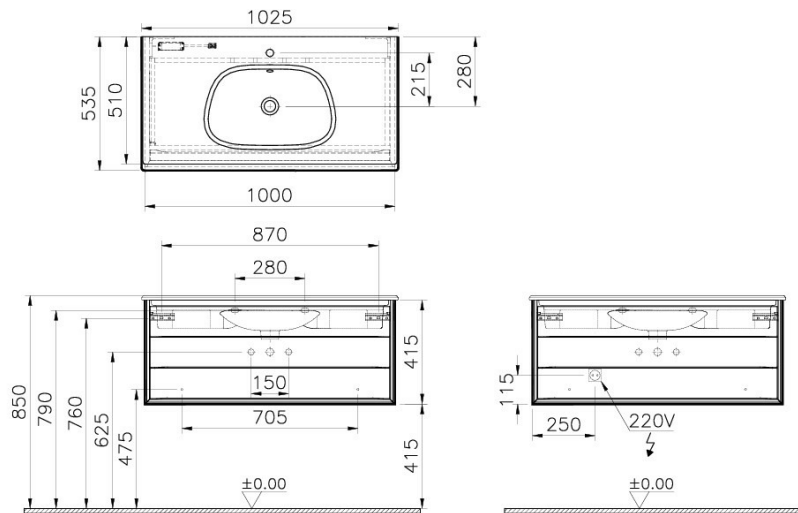

Name	Frame Washbasin Unit
Colour	Matt Taupe/Mocha Oak
Designer	Vitra Design Team
Tap Hole Options	1 Tap Hole
Soft close	Soft Close
Washbasin Type	Ceramic Washbasin
Guarantee	2 Years
Lighting	Yes
Drawer Option	1
Washbasin colour	Matt Taupe
Width	60 cm
Depth	54 cm

Product Code: 61227

Description

100 cm, Matt Taupe/Mocha Oak

VitrA reserves the right to make changes in products and technical details without prior notice.

All drawings contain the necessary measurements which are subject to standard tolerances. For exact measurements, in particular for customized installation scenarios, it can only be taken from the finished ceramic product.