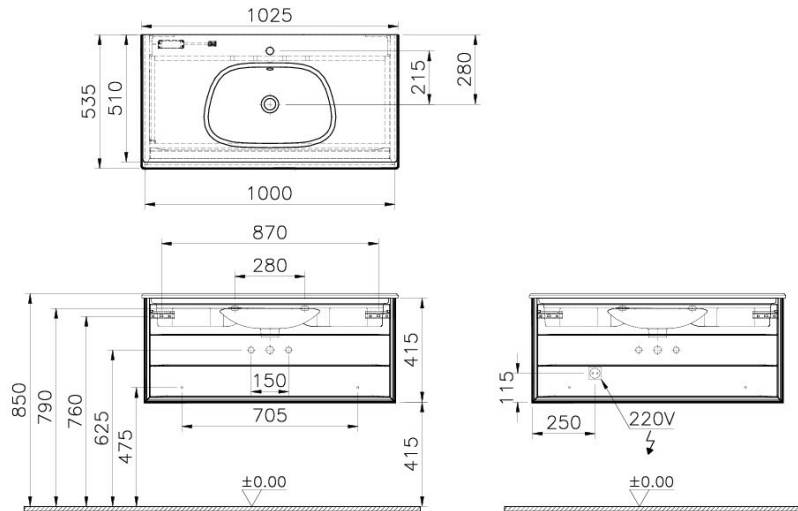

Name	Frame Washbasin Unit
Colour	Matt Taupe/Mocha Oak
Designer	Vitra Design Team
Tap Hole Options	1 Tap Hole
Soft close	Soft Close
Washbasin Type	Ceramic Washbasin
Guarantee	2 Years
Lighting	Yes
Drawer Option	1
Washbasin colour	White
Width	60 cm
Depth	54 cm

### Description

100 cm, Matt Taupe/Mocha Oak

VitrA reserves the right to make changes in products and technical details without prior notice.

All drawings contain the necessary measurements which are subject to standard tolerances. For exact measurements, in particular for customized installation scenarios, it can only be taken from the finished ceramic product.