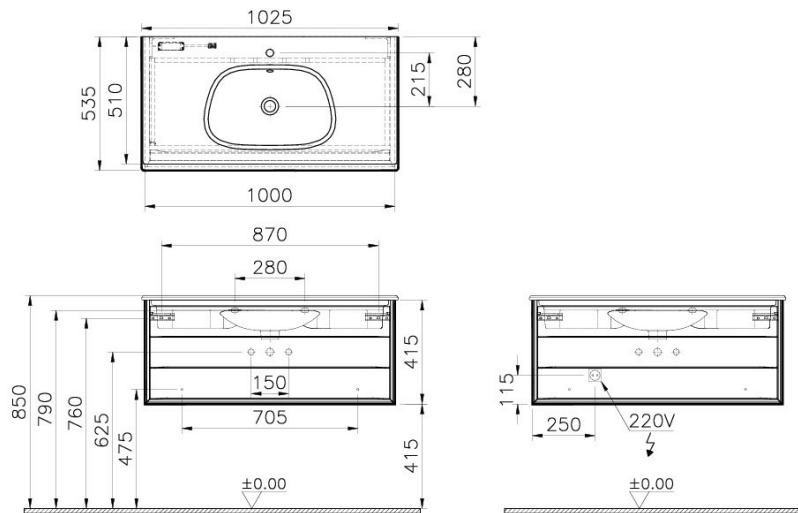

Name	Frame Washbasin Unit
Colour	Matt Black/Patterned Black Oak
Designer	Vitra Design Team
Tap Hole Options	1 Tap Hole
Soft close	Soft Close
Washbasin Type	Ceramic Washbasin
Guarantee	2 Years
Lighting	Yes
Drawer Option	1
Washbasin colour	White
Width	60 cm
Depth	54 cm

Product Code: 61225

Description

100 cm, Matt Black/Patterned Black Oak

VitrA reserves the right to make changes in products and technical details without prior notice.

All drawings contain the necessary measurements which are subject to standard tolerances. For exact measurements, in particular for customized installation scenarios, it can only be taken from the finished ceramic product.