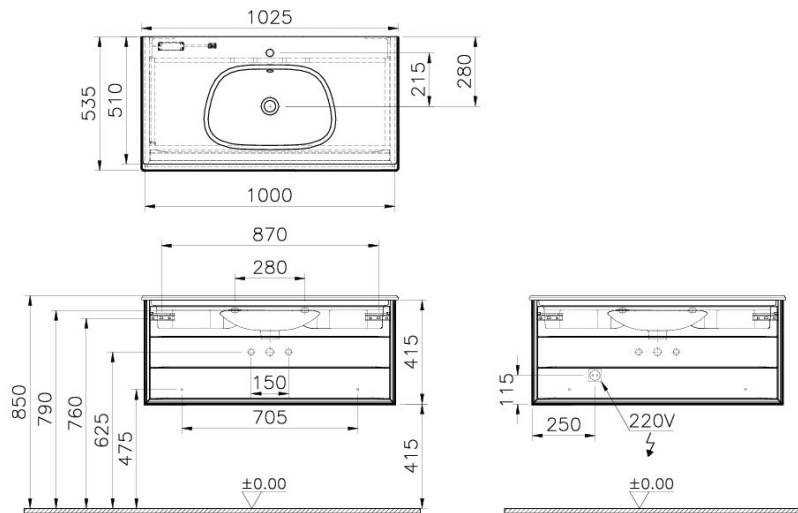

Name	Frame Washbasin Unit
Colour	Matt White/Dore Oak
Designer	Vitra Design Team
Tap Hole Options	1 Tap Hole
Soft close	Soft Close
Washbasin Type	Ceramic Washbasin
Guarantee	2 Years
Lighting	Yes
Drawer Option	1
Washbasin colour	White
Width	60 cm
Depth	54 cm

Product Code: 61224

Description

100 cm, Matt White/Dore Oak

VitrA reserves the right to make changes in products and technical details without prior notice.

All drawings contain the necessary measurements which are subject to standard tolerances. For exact measurements, in particular for customized installation scenarios, it can only be taken from the finished ceramic product.