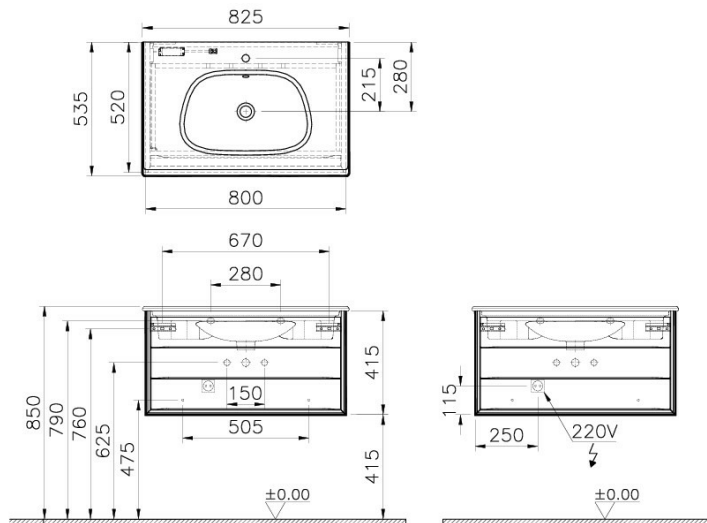

|                  |                      |
|------------------|----------------------|
| Name             | Frame Washbasin Unit |
| Colour           | Matt Taupe/Mocha Oak |
| Designer         | Vitra Design Team    |
| Tap Hole Options | 1 Tap Hole           |
| Soft close       | Soft Close           |
| Washbasin Type   | Ceramic Washbasin    |
| Guarantee        | 2 Years              |
| Lighting         | Yes                  |
| Drawer Option    | 1                    |
| Washbasin colour | Matt Taupe           |
| Width            | 80 cm                |
| Depth            | 54 cm                |

### Description

80 cm, Matt Taupe/Mocha Oak

VitrA reserves the right to make changes in products and technical details without prior notice.

All drawings contain the necessary measurements which are subject to standard tolerances. For exact measurements, in particular for customized installation scenarios, it can only be taken from the finished ceramic product.