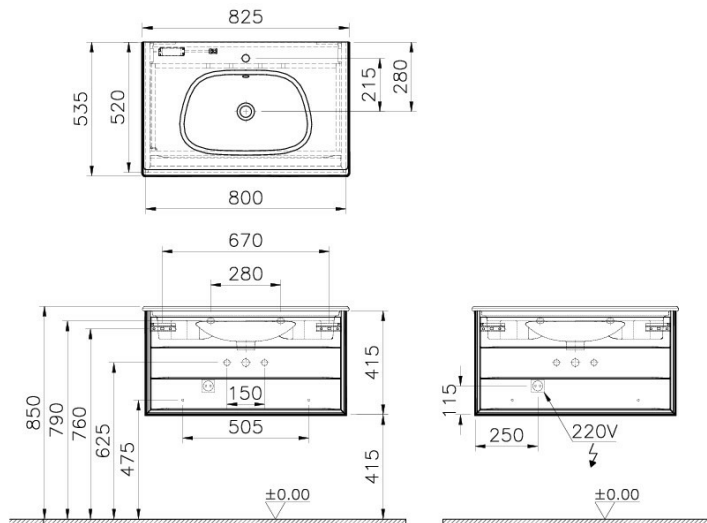

Name	Frame Washbasin Unit
Colour	Matt Taupe/Mocha Oak
Designer	Vitra Design Team
Tap Hole Options	1 Tap Hole
Soft close	Soft Close
Washbasin Type	Ceramic Washbasin
Guarantee	2 Years
Lighting	Yes
Drawer Option	1
Washbasin colour	White
Width	80 cm
Depth	54 cm

Product Code: 61222

Description

80 cm, Matt Taupe/Mocha Oak

VitrA reserves the right to make changes in products and technical details without prior notice.

All drawings contain the necessary measurements which are subject to standard tolerances. For exact measurements, in particular for customized installation scenarios, it can only be taken from the finished ceramic product.