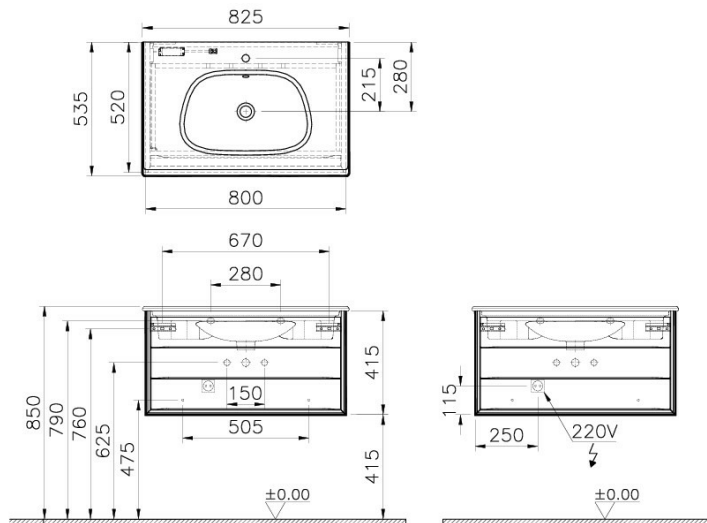

Name	Frame Washbasin Unit
Colour	Matt Black/Patterned Black Oak
Designer	Vitra Design Team
Tap Hole Options	1 Tap Hole
Soft close	Soft Close
Washbasin Type	Ceramic Washbasin
Guarantee	2 Years
Lighting	Yes
Drawer Option	1
Washbasin colour	White
Width	80 cm
Depth	54 cm

Product Code: 61221

Description

80 cm, Matt Black/Patterned Black Oak

VitrA reserves the right to make changes in products and technical details without prior notice.

All drawings contain the necessary measurements which are subject to standard tolerances. For exact measurements, in particular for customized installation scenarios, it can only be taken from the finished ceramic product.