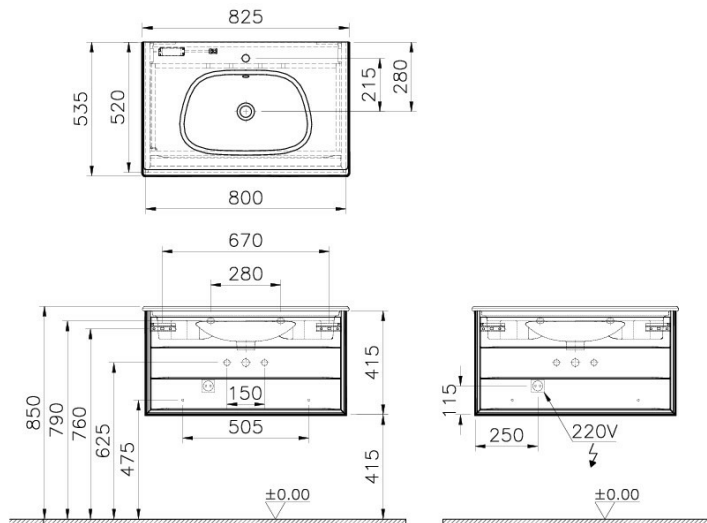

Name	Frame Washbasin Unit
Colour	Matt White/Dore Oak
Designer	Vitra Design Team
Tap Hole Options	1 Tap Hole
Soft close	Soft Close
Washbasin Type	Ceramic Washbasin
Guarantee	2 Years
Lighting	Yes
Drawer Option	1
Washbasin colour	White
Width	80 cm
Depth	54 cm

### Description

80 cm, Matt White/Dore Oak

VitrA reserves the right to make changes in products and technical details without prior notice.

All drawings contain the necessary measurements which are subject to standard tolerances. For exact measurements, in particular for customized installation scenarios, it can only be taken from the finished ceramic product.