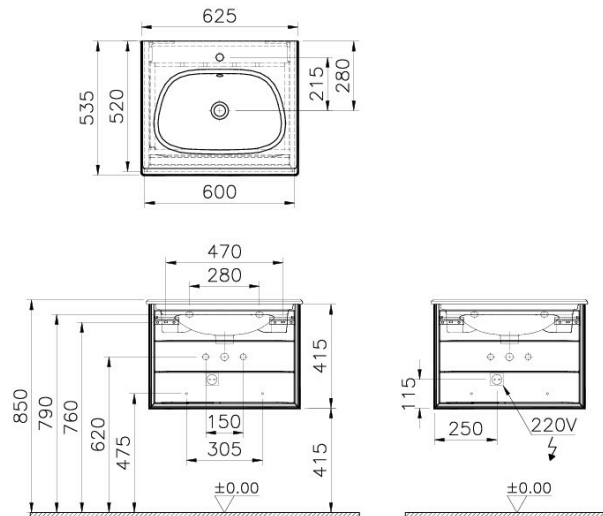

Name	Frame Washbasin Unit
Colour	Matt Taupe/Mocha Oak
Designer	Vitra Design Team
Tap Hole Options	1 Tap Hole
Soft close	Soft Close
Washbasin Type	Ceramic Washbasin
Guarantee	2 Years
Lighting	Yes
Drawer Option	1
Washbasin colour	Matt Taupe
Width	60 cm
Depth	54 cm

### Description

60 cm, Matt Taupe/Mocha Oak

VitrA reserves the right to make changes in products and technical details without prior notice.

All drawings contain the necessary measurements which are subject to standard tolerances. For exact measurements, in particular for customized installation scenarios, it can only be taken from the finished ceramic product.