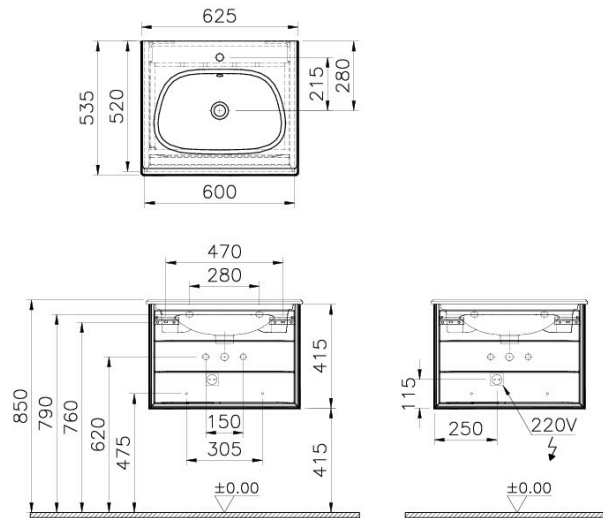

Name	Frame Washbasin Unit
Colour	Matt Taupe/Mocha Oak
Designer	Vitra Design Team
Tap Hole Options	1 Tap Hole
Soft close	Soft Close
Washbasin Type	Ceramic Washbasin
Guarantee	2 Years
Lighting	Yes
Drawer Option	1
Washbasin colour	White
Width	60 cm
Depth	54 cm

Product Code: 61218

Description

60 cm, Matt Taupe/Mocha Oak

VitrA reserves the right to make changes in products and technical details without prior notice.

All drawings contain the necessary measurements which are subject to standard tolerances. For exact measurements, in particular for customized installation scenarios, it can only be taken from the finished ceramic product.