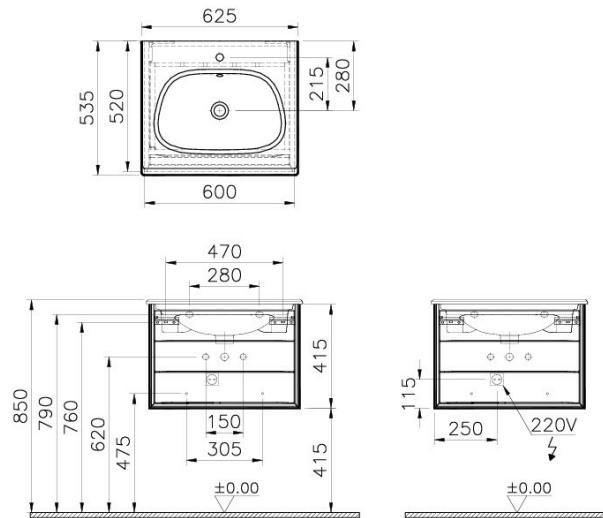

Name	Frame Washbasin Unit
Colour	Matt Black/Patterned Black Oak
Designer	Vitra Design Team
Tap Hole Options	1 Tap Hole
Soft close	Soft Close
Washbasin Type	Ceramic Washbasin
Guarantee	2 Years
Lighting	Yes
Drawer Option	1
Washbasin colour	White
Width	60 cm
Depth	54 cm

### Description

60 cm, Matt Black/Patterned Black Oak

VitrA reserves the right to make changes in products and technical details without prior notice.

All drawings contain the necessary measurements which are subject to standard tolerances. For exact measurements, in particular for customized installation scenarios, it can only be taken from the finished ceramic product.