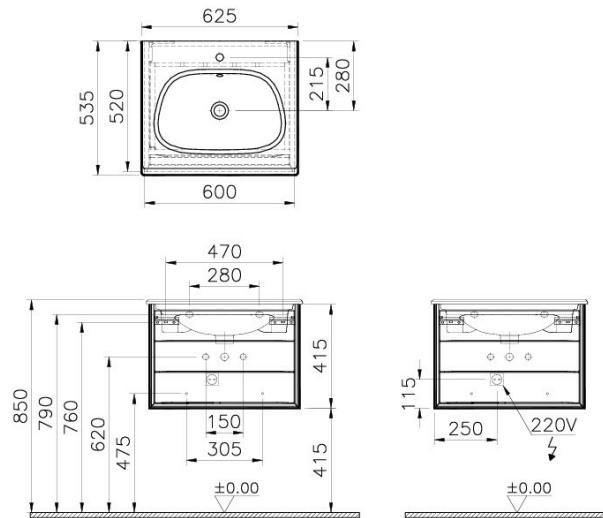

Name	Frame Washbasin Unit
Colour	Matt White/Dore Oak
Designer	Vitra Design Team
Tap Hole Options	1 Tap Hole
Soft close	Soft Close
Washbasin Type	Ceramic Washbasin
Guarantee	2 Years
Lighting	Yes
Drawer Option	1
Washbasin colour	White
Width	60 cm
Depth	54 cm

Product Code: 61216

Description

60 cm, Matt White/Dore Oak

VitrA reserves the right to make changes in products and technical details without prior notice.

All drawings contain the necessary measurements which are subject to standard tolerances. For exact measurements, in particular for customized installation scenarios, it can only be taken from the finished ceramic product.