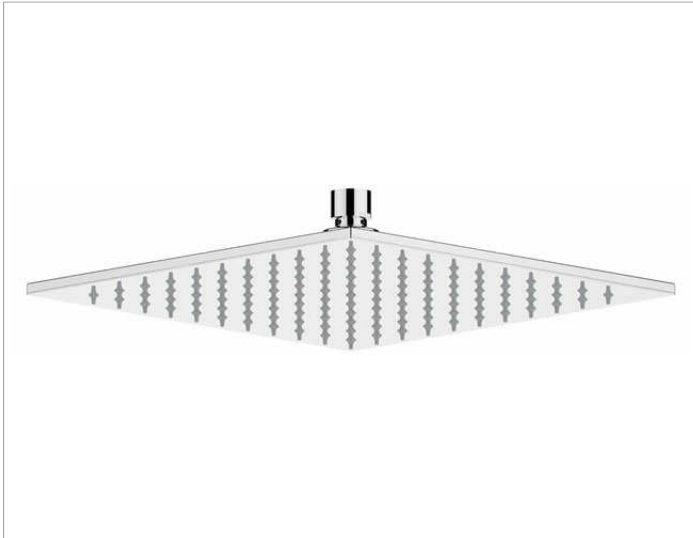

Generic items

59986010302 Shower head

PRODUCT

DRAWING

PRODUCT ATTRIBUTES

square, restricted flow rate 15 l/min.

SURFACE

chrome-finish (polished stainless steel)

DIMENSION

300 x 300 mm