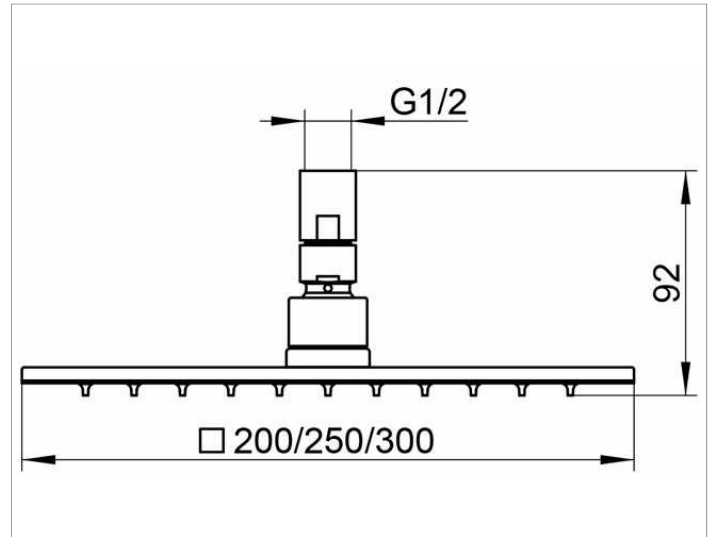

Generic items

59986010302 Shower head

PRODUCT

DRAWING

PRODUCT ATTRIBUTES

square, restricted flow rate 15 l/min.

SURFACE

chrome-finish (polished stainless steel)

DIMENSION

300 x 300 mm