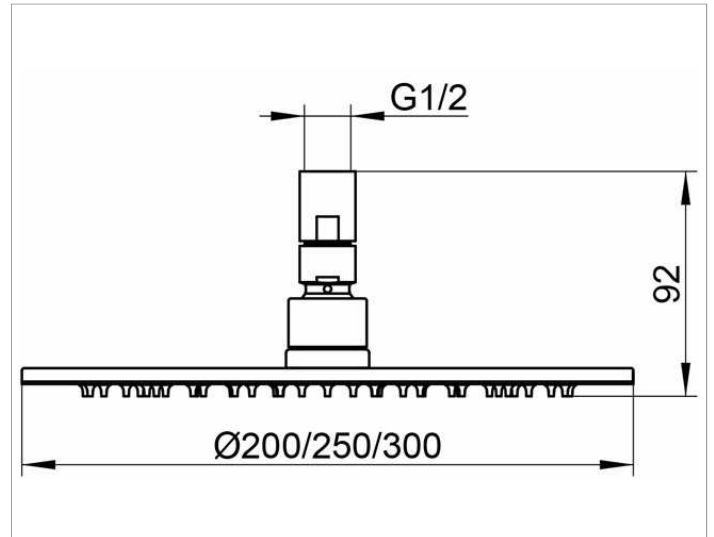

Generic items

59986010301 Shower head

PRODUCT

DRAWING

PRODUCT ATTRIBUTES

round, restricted flow rate 15 l/min.

SURFACE

chrome-finish (polished stainless steel)

DIMENSION

300 mm