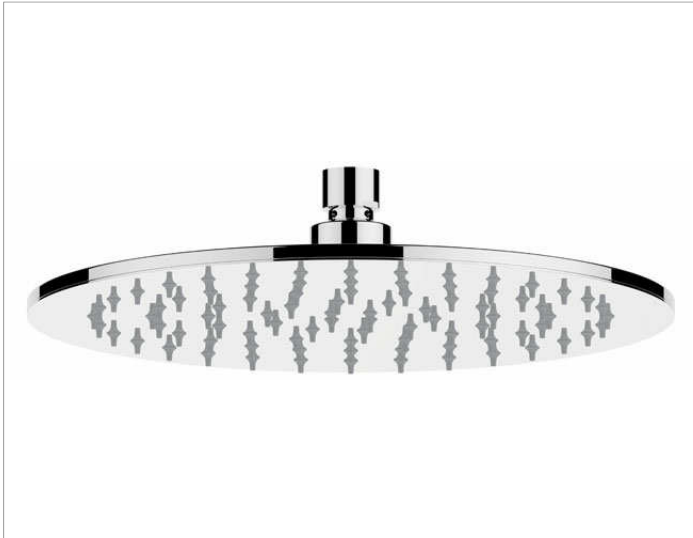

Generic items

59986010301 Shower head

PRODUCT

DRAWING

PRODUCT ATTRIBUTES

round, restricted flow rate 15 l/min.

SURFACE

chrome-finish (polished stainless steel)

DIMENSION

300 mm