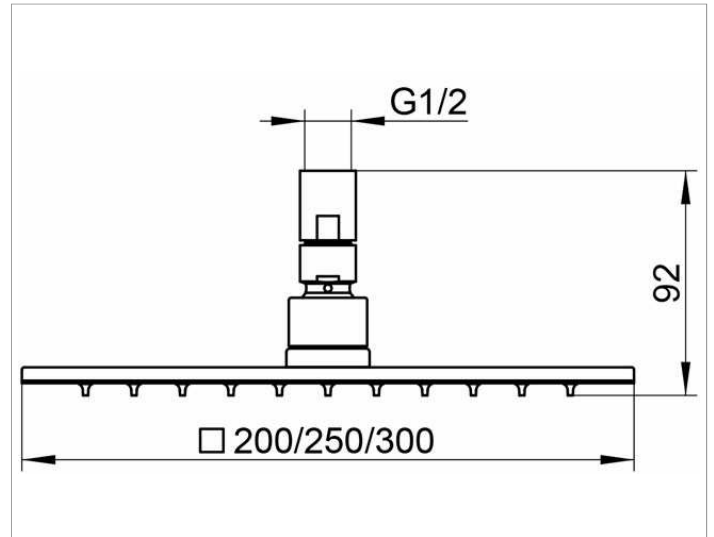

Generic items

59986010202 Shower head

PRODUCT

DRAWING

PRODUCT ATTRIBUTES

square, restricted flow rate 15 l/min.

SURFACE

chrome-finish (polished stainless steel)

DIMENSION

250 x 250 mm