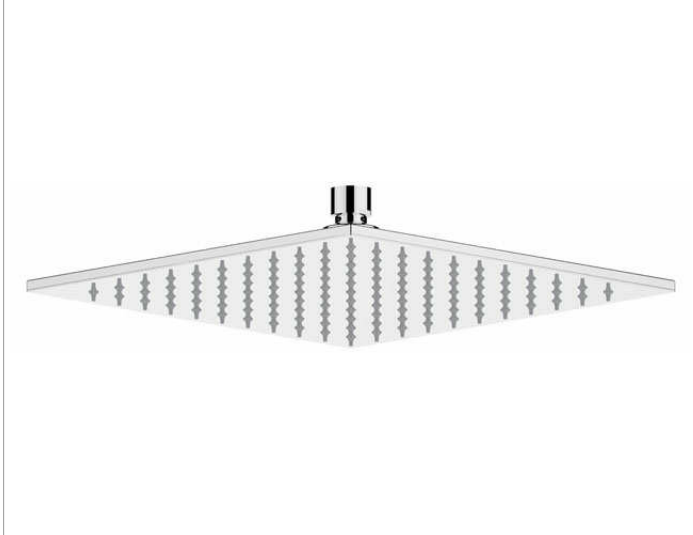

Generic items

59986010202 Shower head

PRODUCT

DRAWING

PRODUCT ATTRIBUTES

square, restricted flow rate 15 l/min.

SURFACE

chrome-finish (polished stainless steel)

DIMENSION

250 x 250 mm