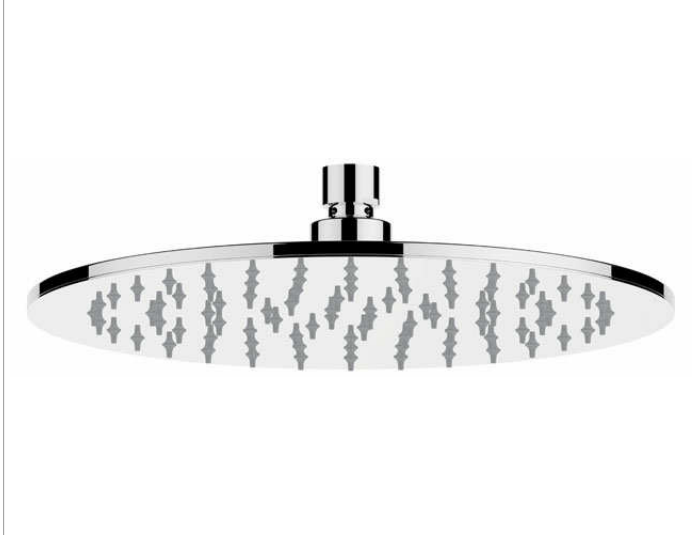

Generic items

59986010201 Shower head

PRODUCT

DRAWING

PRODUCT ATTRIBUTES

round, restricted flow rate 15 l/min.

SURFACE

chrome-finish (polished stainless steel)

DIMENSION

250 mm