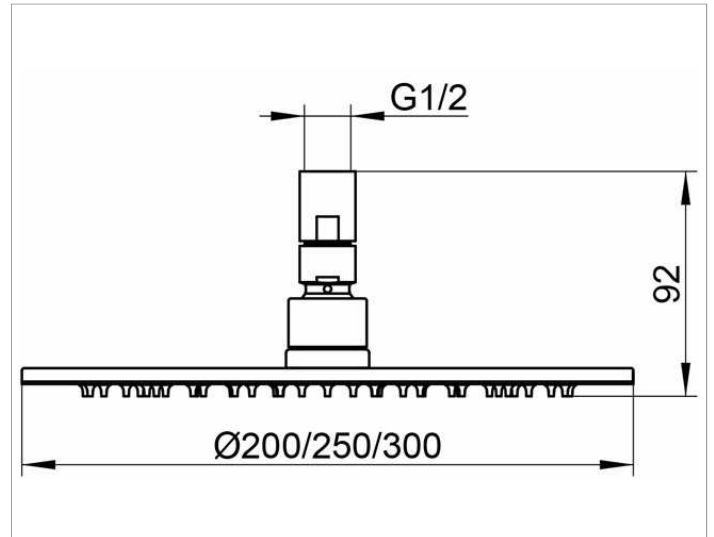

Generic items

59986010201 Shower head

PRODUCT

DRAWING

PRODUCT ATTRIBUTES

round, restricted flow rate 15 l/min.

SURFACE

chrome-finish (polished stainless steel)

DIMENSION

250 mm