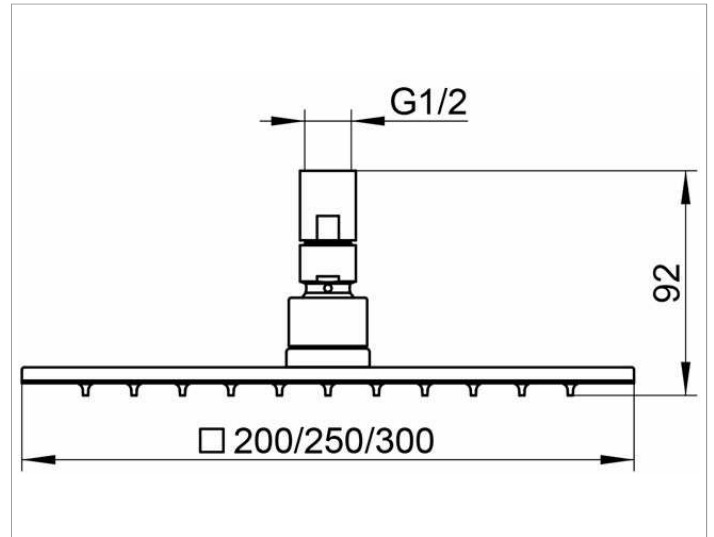

Generic items

59986010102 Shower head

PRODUCT

DRAWING

PRODUCT ATTRIBUTES

square, restricted flow rate 15 l/min.

SURFACE

chrome-finish (polished stainless steel)

DIMENSION

200 x 200 mm