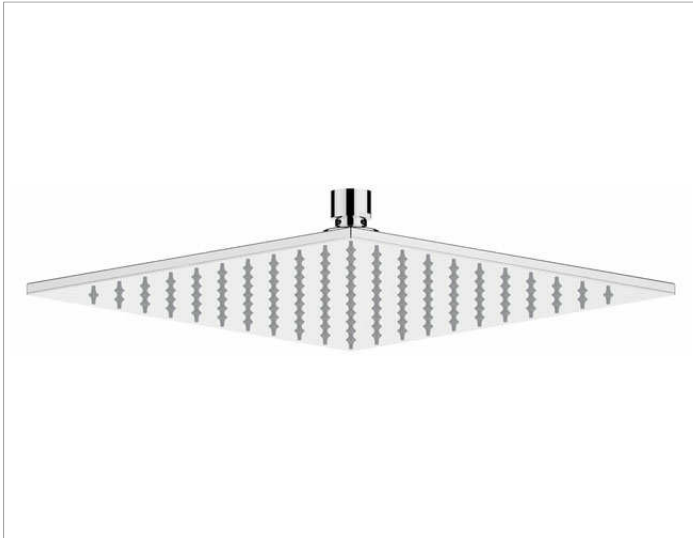

Generic items

59986010102 Shower head

PRODUCT

DRAWING

PRODUCT ATTRIBUTES

square, restricted flow rate 15 l/min.

SURFACE

chrome-finish (polished stainless steel)

DIMENSION

200 x 200 mm