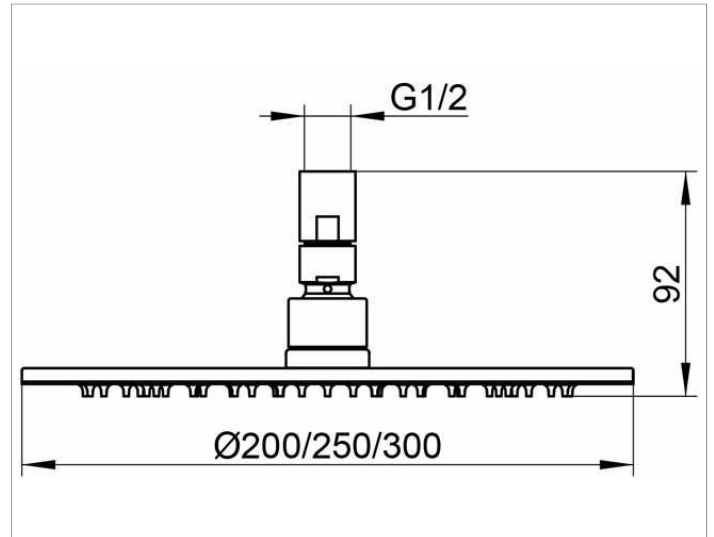

Generic items

59986010101 Shower head

PRODUCT

DRAWING

PRODUCT ATTRIBUTES

round, restricted flow rate 15 l/min.

SURFACE

chrome-finish (polished stainless steel)

DIMENSION

200 mm