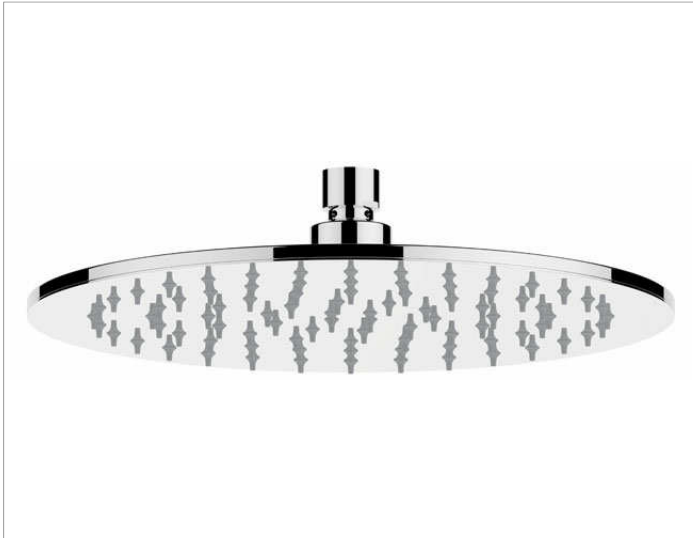

Generic items

59986010101 Shower head

PRODUCT

DRAWING

PRODUCT ATTRIBUTES

round, restricted flow rate 15 l/min.

SURFACE

chrome-finish (polished stainless steel)

DIMENSION

200 mm