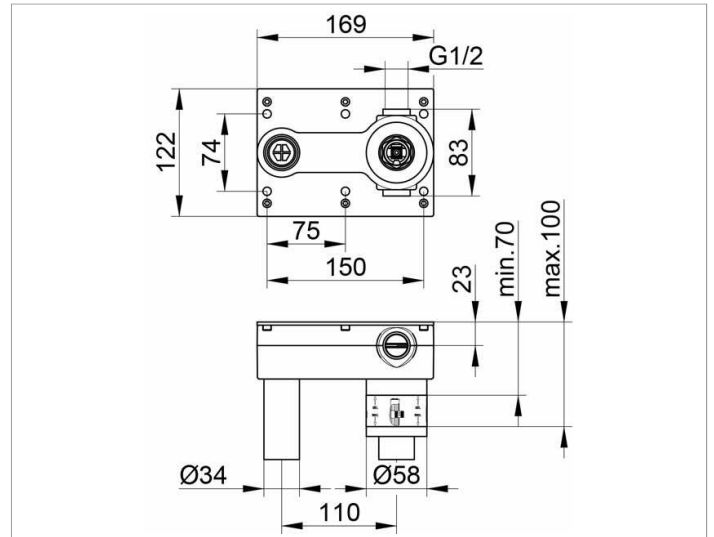

**Generic items**

**5991600070 Rough part**

**PRODUCT**

**DRAWING**

**PRODUCT ATTRIBUTES**

concealed, for single lever basin mixer, wallmounted  
flexible arrangement of lever and spout possible  
during assembly

**SPECIFICATIONS**

KEUCO rough part for single-lever basin mixer, 5991600070  
For KEUCO concealed single-lever basin mixer,  
flexible arrangement of handle and spout possible during installation:  
left, right, top, bottom  
Suitable for article No.  
51516010200, 51516010201, 51516010202, 51116010201,  
51116010202, 51116010200, 51616010200