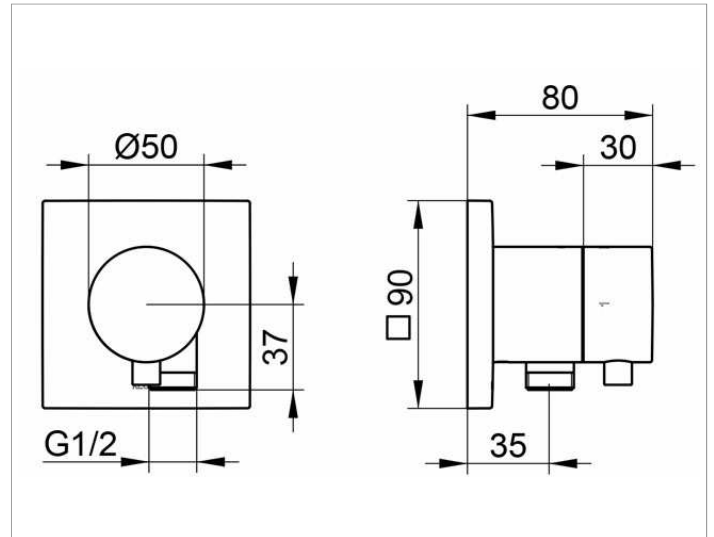

IXMO

59557XX1102 2-way stop and diverter valve with wall outlet for shower hose DN 15

PRODUCT

DRAWING

PRODUCT ATTRIBUTES

Set complete with:
 handle, casing, rosette (square) and stop and diverter valve
 intrinsically safe against backflow,
 suitable for rough part no. 59556 000170

SURFACE

02, 04, 12

DIMENSION

IXMO Comfort/Rosette eckig