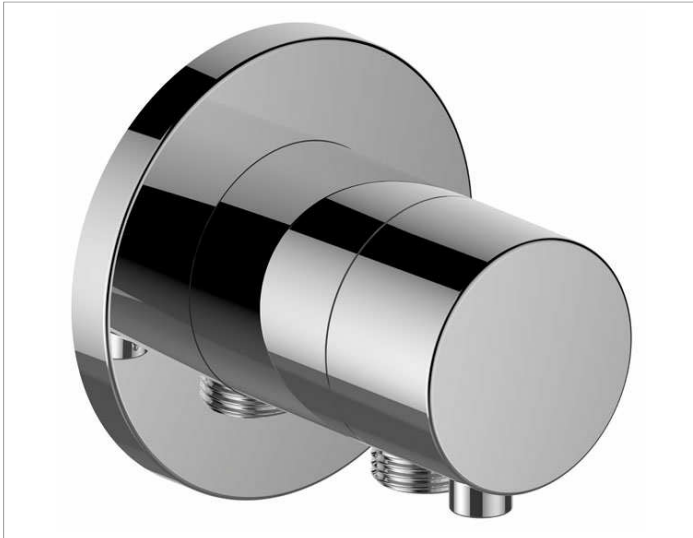

IXMO

59557XX1101 2-way stop and diverter valve with wall outlet for shower hose DN 15

PRODUCT

DRAWING

PRODUCT ATTRIBUTES

Set complete with:
 handle, casing, rosette (round) and stop and diverter valve,
 intrinsically safe against backflow,
 suitable for rough part no. 59556 000170

SURFACE

02, 04, 12

DIMENSION

IXMO Comfort/Rosette rund