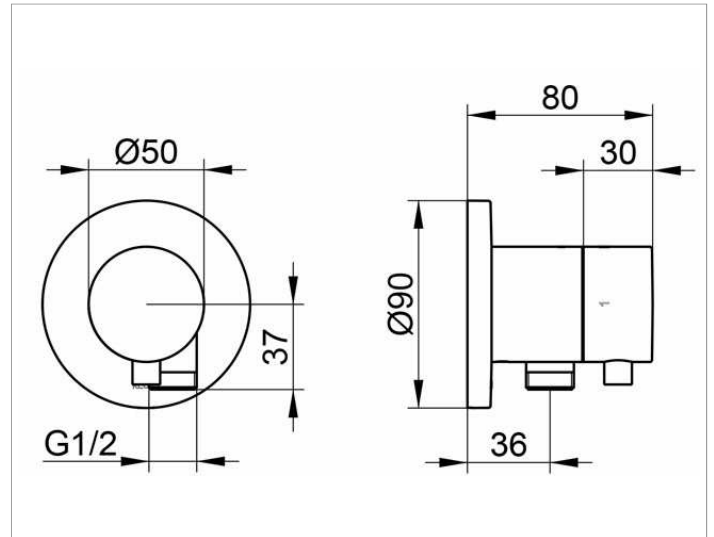

IXMO

59557XX1101 2-way stop and diverter valve with wall outlet for shower hose DN 15

PRODUCT

DRAWING

PRODUCT ATTRIBUTES

Set complete with:
 handle, casing, rosette (round) and stop and diverter valve,
 intrinsically safe against backflow,
 suitable for rough part no. 59556 000170

SURFACE

02, 04, 12

DIMENSION

IXMO Comfort/Rosette rund