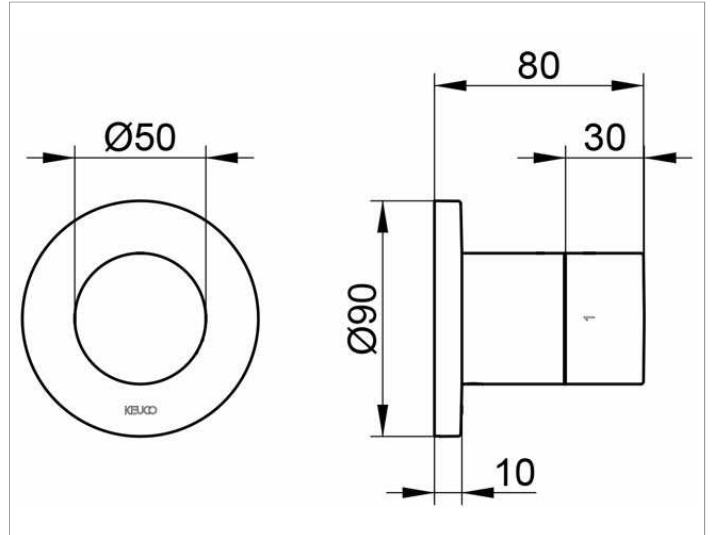

IXMO
59557XX0001 2-way stop and diverter valve DN 15

PRODUCT

DRAWING

PRODUCT ATTRIBUTES

Set complete with:
handle, casing, rosette (round) and stop and diverter valve
suitable for rough part no. 59556 000070

SURFACE

02, 04, 12