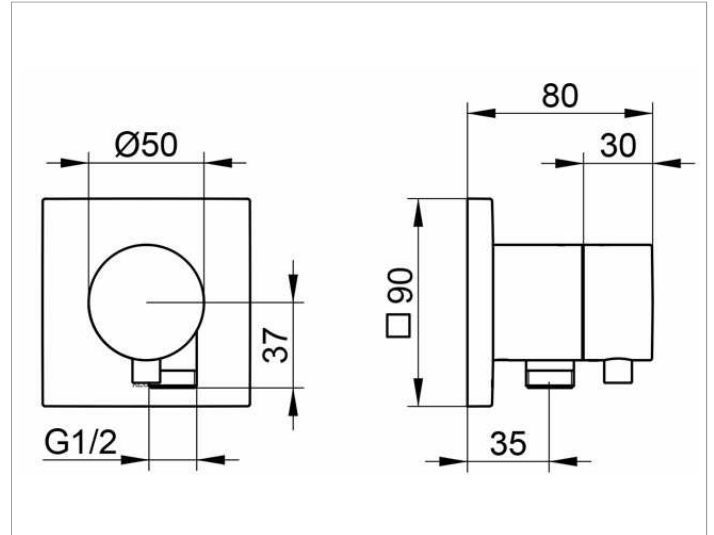

**IXMO**

**59556XX1102 2-way diverter valve with wall outlet for shower hose DN 15**

**PRODUCT**

**DRAWING**

**PRODUCT ATTRIBUTES**

Set complete with:  
 handle, casing, rosette (square) and diverter valve,  
 intrinsically safe against backflow,  
 suitable for rough part no. 59556 000170

**SURFACE**

02, 04, 12

**DIMENSION**

IXMO Comfort/Rosette eckig