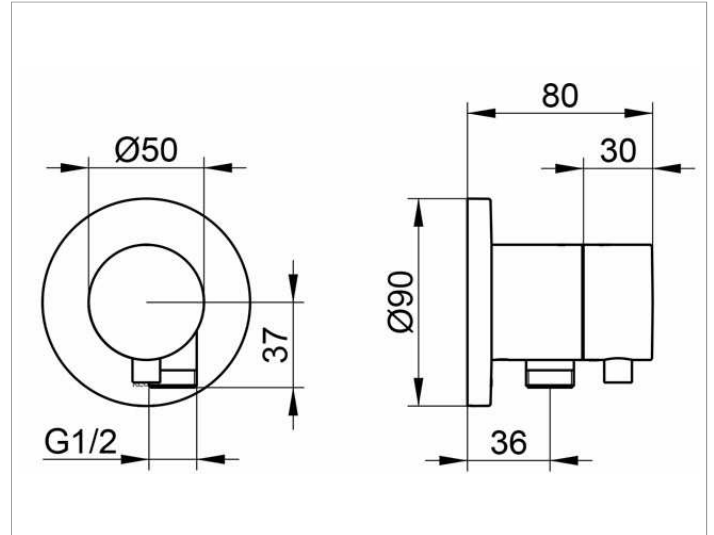

**IXMO**

**59556XX1101 2-way diverter valve with wall outlet for shower hose DN 15**

**PRODUCT**

**DRAWING**

**PRODUCT ATTRIBUTES**

Set complete with:  
 handle, casing, rosette (round) and diverter valve,  
 intrinsically safe against backflow,  
 suitable for rough part no. 59556 000170

**SURFACE**

02, 04, 12

**DIMENSION**

IXMO Comfort/Rosette rund