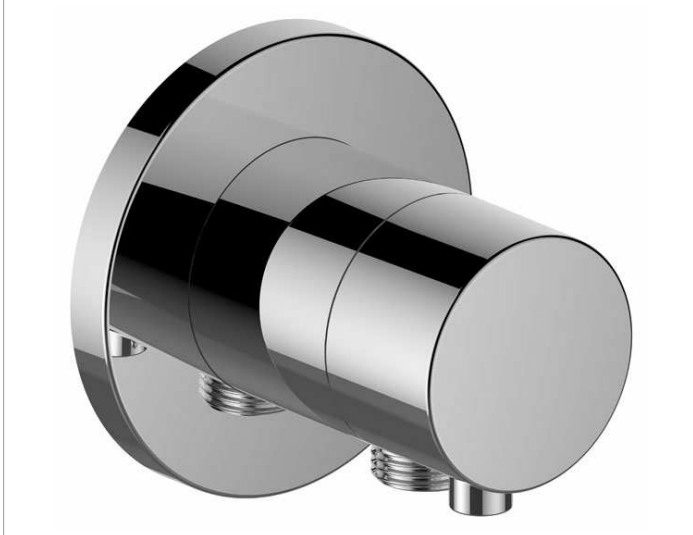

**IXMO**

**59556XX1101 2-way diverter valve with wall outlet for shower hose DN 15**

**PRODUCT**

**DRAWING**

**PRODUCT ATTRIBUTES**

Set complete with:  
 handle, casing, rosette (round) and diverter valve,  
 intrinsically safe against backflow,  
 suitable for rough part no. 59556 000170

**SURFACE**

02, 04, 12

**DIMENSION**

IXMO Comfort/Rosette rund