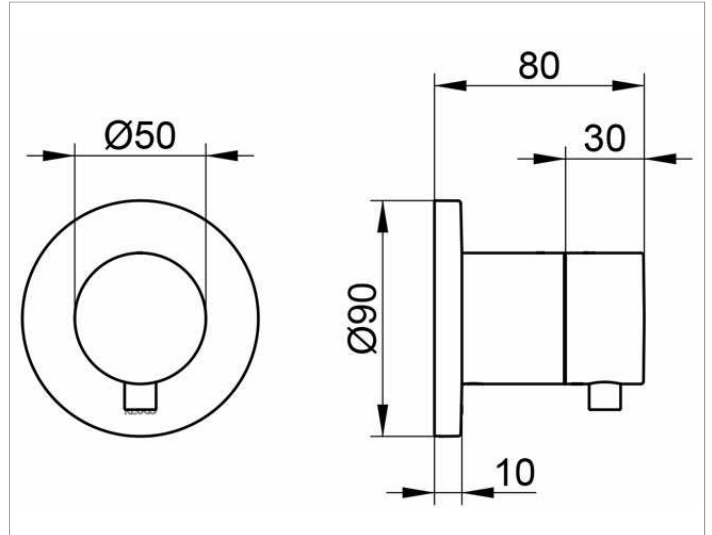

IXMO
59556XX1001 2-way diverter valve DN 15

PRODUCT

DRAWING

PRODUCT ATTRIBUTES

Set complete with:
 handle, casing, rosette (round) and diverter valve
 suitable for rough part no. 59556 000070

SURFACE

02, 04, 12