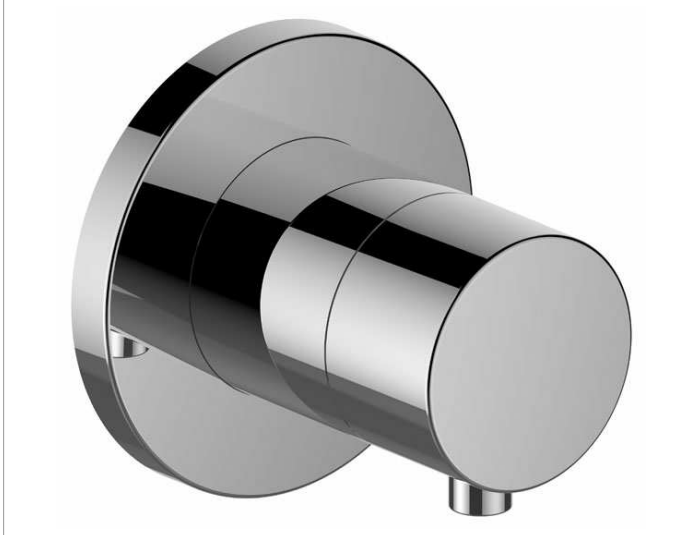

IXMO
59556XX1001 2-way diverter valve DN 15

PRODUCT

DRAWING

PRODUCT ATTRIBUTES

Set complete with:
 handle, casing, rosette (round) and diverter valve
 suitable for rough part no. 59556 000070

SURFACE

02, 04, 12