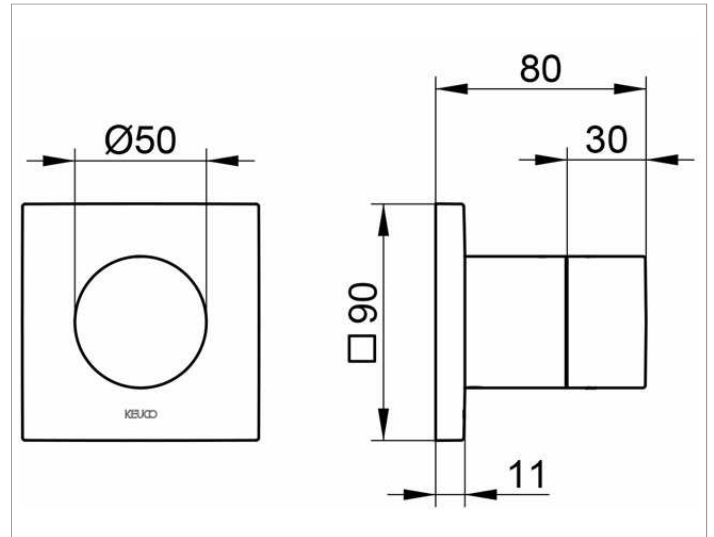

IXMO
59556XX0002 2-way diverter valve DN 15

PRODUCT

DRAWING

PRODUCT ATTRIBUTES

Set complete with:
 handle, casing, rosette (square) and diverter valve
 suitable for rough part no. 59556 000070

SURFACE

02, 04, 12