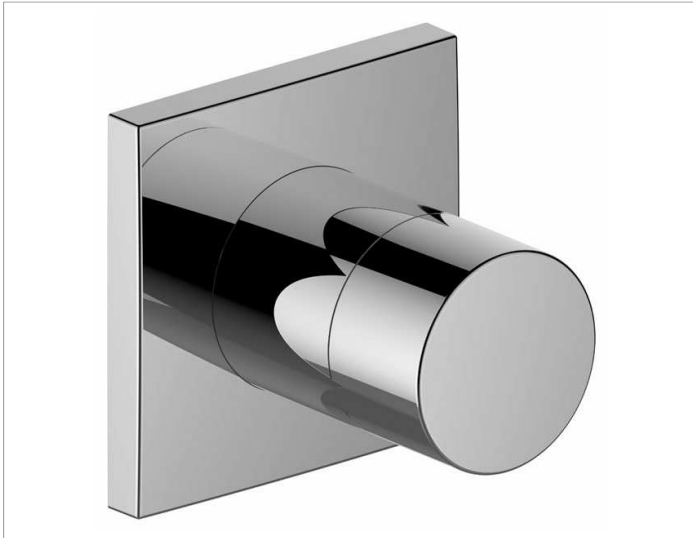

IXMO
59556XX0002 2-way diverter valve DN 15

PRODUCT

DRAWING

PRODUCT ATTRIBUTES

Set complete with:
 handle, casing, rosette (square) and diverter valve
 suitable for rough part no. 59556 000070

SURFACE

02, 04, 12