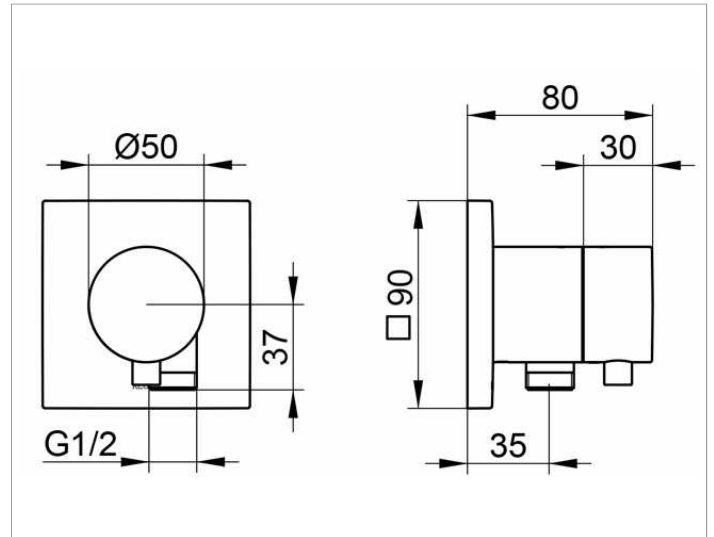

IXMO

59556071102 2-way diverter valve with wall outlet for shower hose DN 15

PRODUCT

DRAWING

PRODUCT ATTRIBUTES

Set complete with:
 handle, casing, rosette (square) and diverter valve,
 intrinsically safe against backflow,
 suitable for rough part no. 59556 000170

SURFACE

stainless steel finish

DIMENSION

IXMO Comfort/Rosette eckig