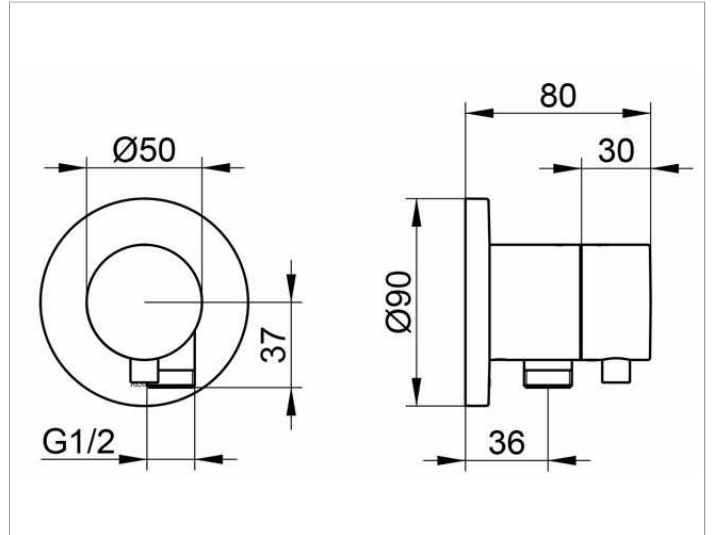

IXMO

59556071101 2-way diverter valve with wall outlet for shower hose DN 15

PRODUCT

DRAWING

PRODUCT ATTRIBUTES

Set complete with:
 handle, casing, rosette (round) and diverter valve,
 intrinsically safe against backflow,
 suitable for rough part no. 59556 000170

SURFACE

stainless steel finish

DIMENSION

IXMO Comfort/Rosette rund