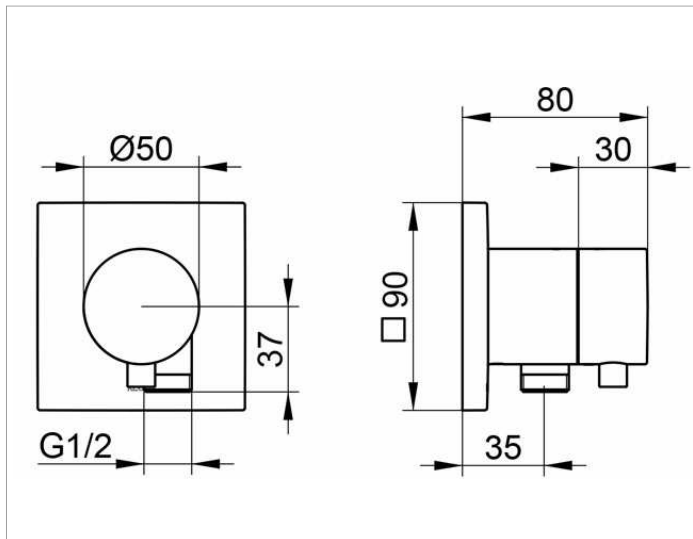

**IXMO**

**59556011102 2-way diverter valve with wall outlet for shower hose DN 15**

**PRODUCT**

**DRAWING**

**PRODUCT ATTRIBUTES**

Set complete with:  
 handle, casing, rosette (square) and diverter valve,  
 intrinsically safe against backflow,  
 suitable for rough part no. 59556 000170

**SURFACE**

chrome-plated

**DIMENSION**

IXMO Comfort/Rosette eckig

**SPECIFICATIONS**

KEUCO IXMO 2-way diverter valve  
 with wall outlet for shower hose DN 15, 59556011102  
 chrome-plated 2-way diverter valve,  
 IXMO Comfort lever with square rosette,  
 freely positionable, with backflow preventer,  
 installation depth 80 - 110 mm,  
 with adjustment facilities whilst assembling  
 for handle and rosette, with hose connection G1/2 inch,  
 rosette 90 x 90 mm, 10 mm thick,  
 total depth 80 mm,  
 set complete with:  
 handle, sleeve, rosette (square) and diverter valve,  
 suitable for rough part no. 59556000170