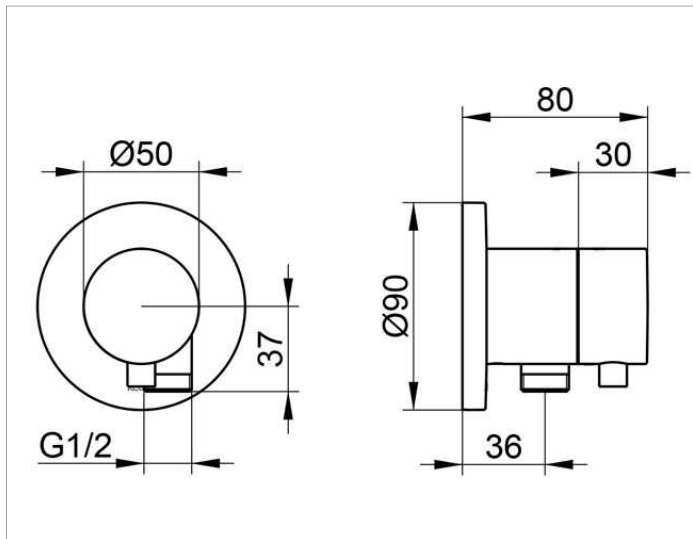

**IXMO**

**59556011101 2-way diverter valve with wall outlet for shower hose DN 15**

**PRODUCT**

**DRAWING**

**PRODUCT ATTRIBUTES**

Set complete with:  
handle, casing, rosette (round) and diverter valve,  
inherently safe against backflow,  
suitable for rough part no. 59556 000170

**SURFACE**

chrome-plated

**DIMENSION**

IXMO Comfort/Rosette rund

**SPECIFICATIONS**

KEUCO IXMO 2-way diverter valve  
with wall outlet for shower hose DN 15, 59556011101  
chrome-plated 2-way diverter valve,  
IXMO Comfort lever with round rosette,  
freely positionable, with backflow preventer,  
installation depth 80 - 110 mm,  
with adjustment facilities whilst assembling,  
for handle and rosette,  
with hose connection G1/2 inch,  
rosette diameter 90 mm, 10 mm thick,  
total depth 80 mm,  
set complete with:  
handle, sleeve, rosette (round) and diverter valve,  
suitable for rough part no. 59556000170