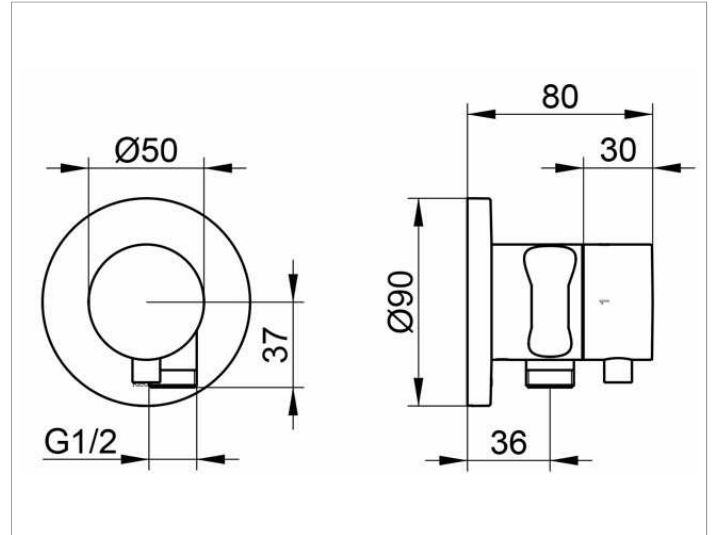

IXMO
59549XX1201 3-way stop and diverter valve with wall outlet for shower hose and hand shower bracket DN 15

PRODUCT

DRAWING

PRODUCT ATTRIBUTES

for shower hoses with fitted conical end brackets
 Set complete with:
 handle, casing, rosette (round) and stop and diverter valve,
 intrinsically safe against backflow,
 suitable for rough part no. 59548 000170

SURFACE

02, 04, 12

DIMENSION

IXMO Comfort/Rosette rund