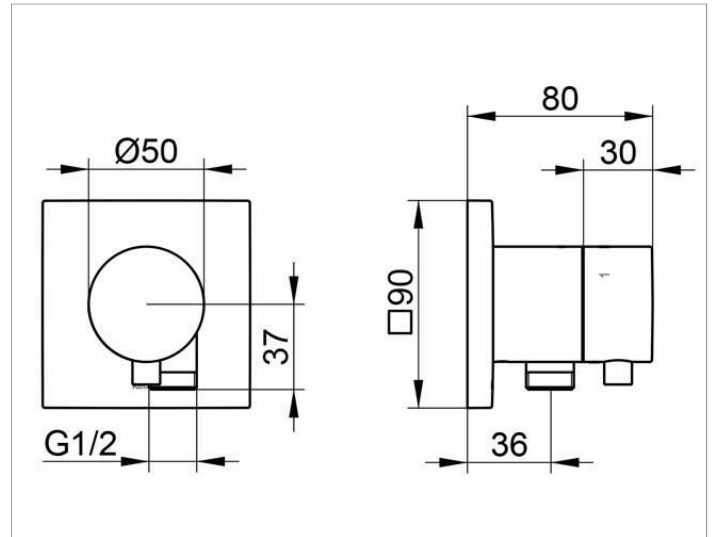

IXMO

59549XX1102 3-way stop and diverter valve with wall outlet for shower hose DN 15

PRODUCT

DRAWING

PRODUCT ATTRIBUTES

Set complete with:
 handle, casing, rosette (square) and stop and diverter valve
 intrinsically safe against backflow,
 suitable for rough part no. 59548 000170

SURFACE

02, 04, 12

DIMENSION

IXMO Comfort/Rosette eckig