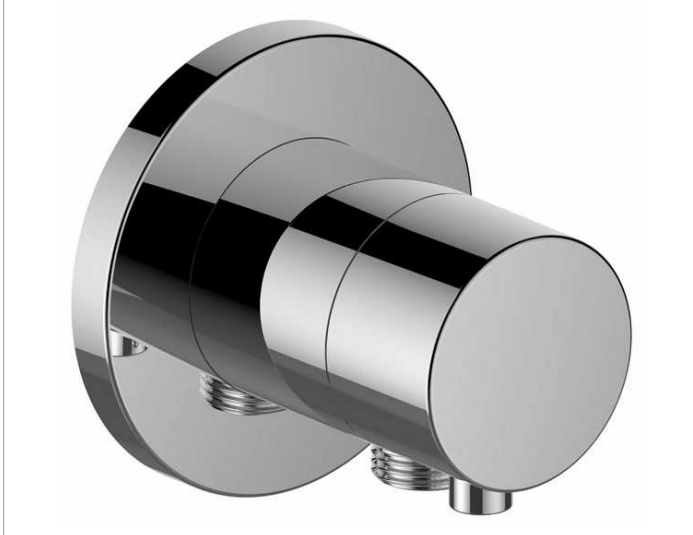

**IXMO**

**59549XX1101 3-way stop and diverter valve with wall outlet for shower hose DN 15**

**PRODUCT**

**DRAWING**

**PRODUCT ATTRIBUTES**

Set complete with:  
 handle, casing, rosette (round) and stop and diverter valve,  
 intrinsically safe against backflow,  
 suitable for rough part no. 59548 000170

**SURFACE**

02, 04, 12

**DIMENSION**

IXMO Comfort/Rosette rund