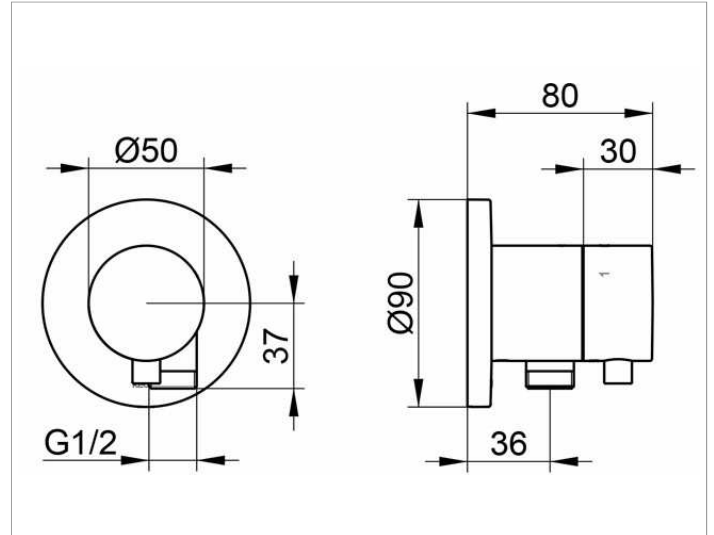

**IXMO**

**59549XX1101 3-way stop and diverter valve with wall outlet for shower hose DN 15**

**PRODUCT**

**DRAWING**

**PRODUCT ATTRIBUTES**

Set complete with:  
 handle, casing, rosette (round) and stop and diverter valve,  
 intrinsically safe against backflow,  
 suitable for rough part no. 59548 000170

**SURFACE**

02, 04, 12

**DIMENSION**

IXMO Comfort/Rosette rund